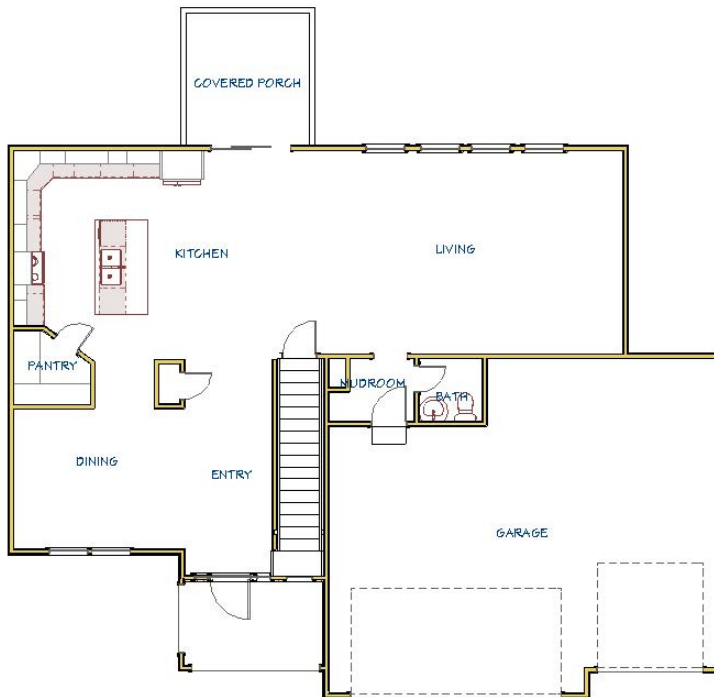

MAIN LEVEL

UPPER LEVEL

FEATURES

Square Feet: Approx 2,605
Style: 2 story

Bedroom: 4
Bathroom: 3.5

Garage: 3