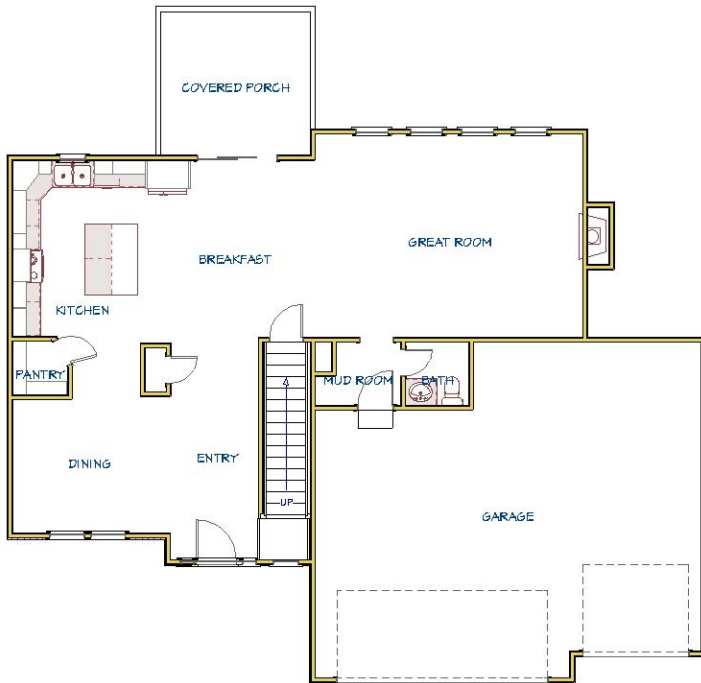

MAIN LEVEL

UPPER LEVEL

FEATURES

Square Feet: Approx 2,312
Style: 2 story

Bedroom: 4
Bathroom: 2.5

Garage: 3