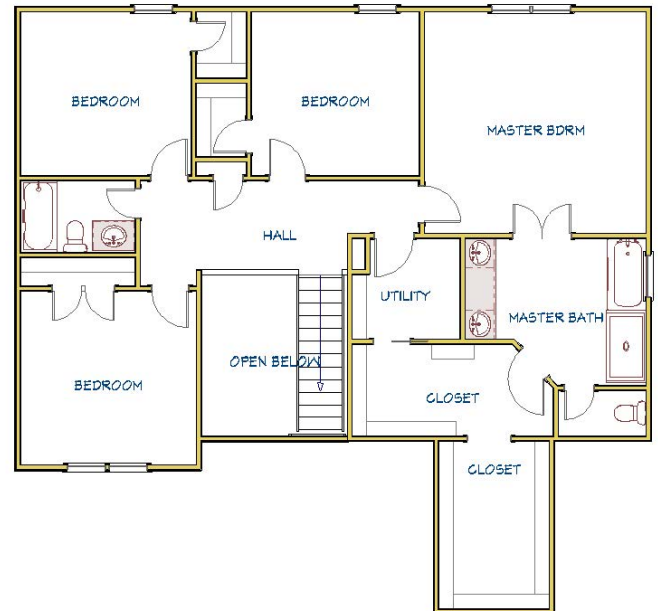

MAIN LEVEL

UPPER LEVEL

FEATURES

Square Feet: Approx 2,312
Style: 2 story

Bedroom: 4
Bathroom: 2.5

Garage: 3