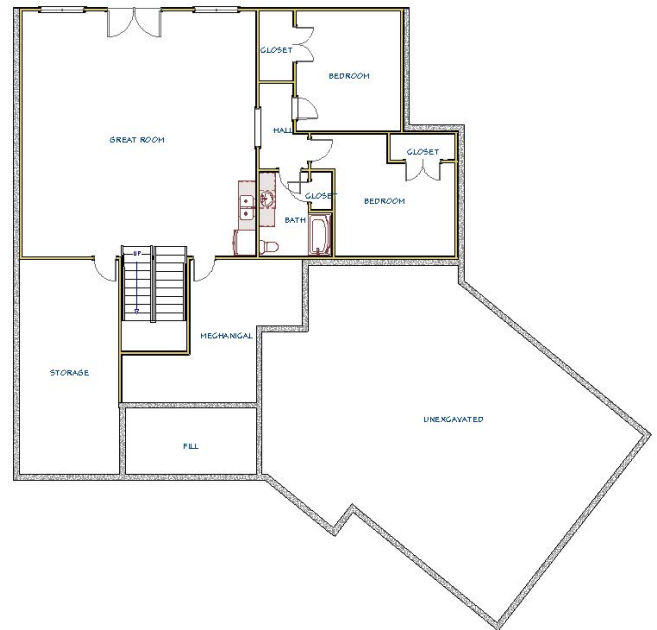

MAIN LEVEL

LOWER LEVEL

FEATURES

Square Feet: Approx 3,445
Style: Rvrs 1-1/2 Story

Bedroom: 4
Bathroom: 3

Garage: 3