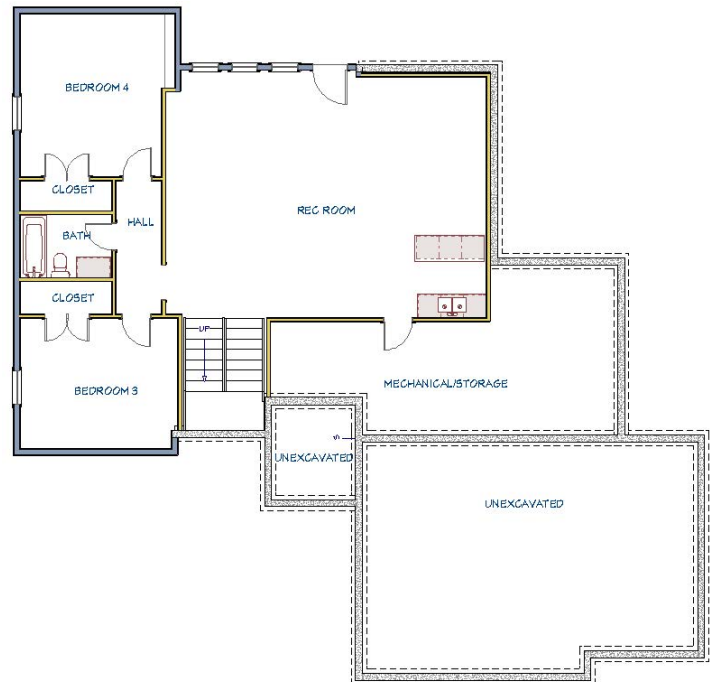

MAIN LEVEL

LOWER LEVEL

FEATURES

Square Feet: Approx 2,750
Style: Rvrs 1-1/2 story

Bedroom: 4
Bathroom: 3

Garage: 3